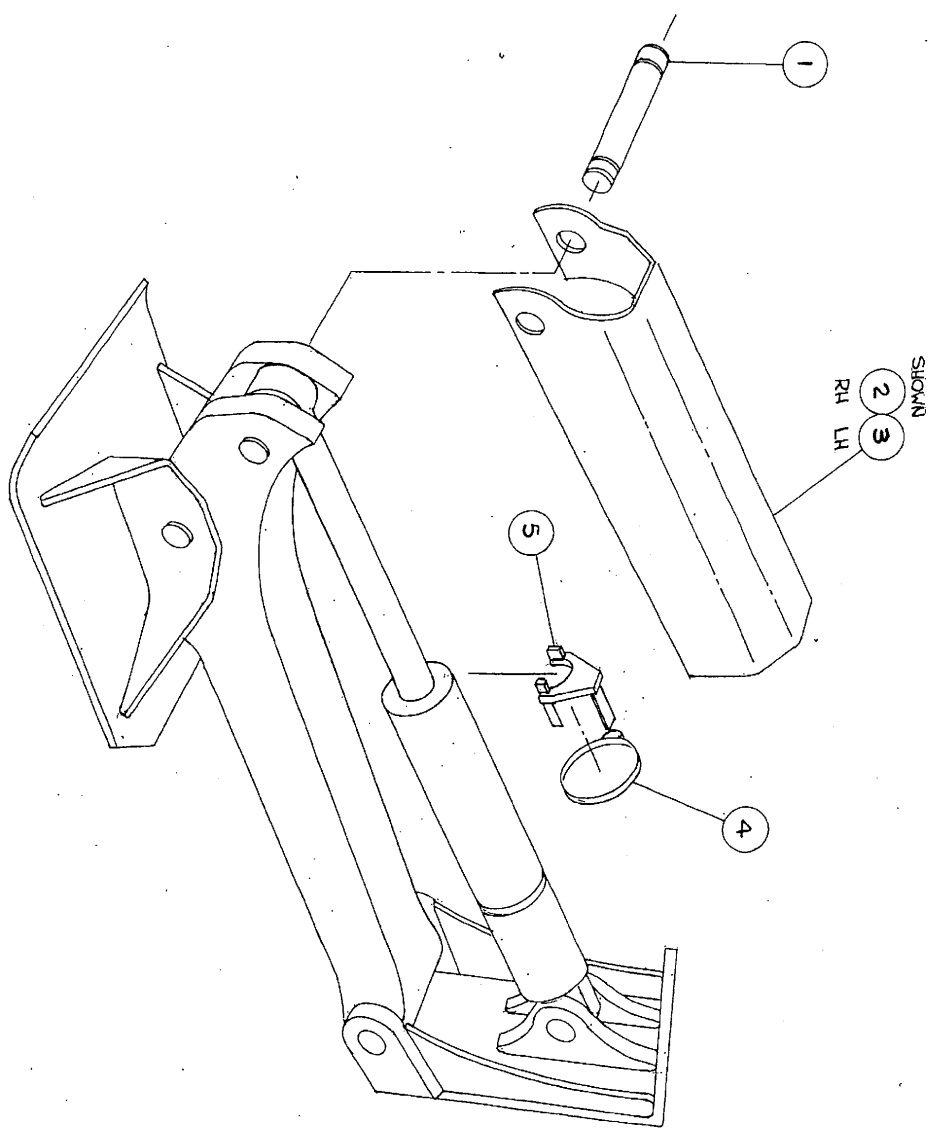

Burlington Installation Corporation
SGI580L / SGF580L

Stabilizer Guards
for
Case 580L/M Backhoe

Installation Instructions and
Bill of Materials

Parts or Questions
Contact

Burlington Installation
Phone: 316-943-2515
Fax: 316-943-4448

BIC STABILIZER GUARD / I - 580L & 580M

- | | | | |
|---|------------|---|-----------------------|
| 1 | C26002 | 2 | PIN |
| 2 | C21128 | 1 | GUARD STABILIZER RH |
| 3 | C21172 | 1 | GUARD STABILIZER LH |
| 4 | 94100-0500 | 2 | CLAMP |
| 5 | C21173 | 1 | SUPPORT/W CYLINDER RH |
| 6 | C21174 | 1 | SUPPORT/W CYLINDER LH |
- GUARD/I - STABILIZER 580L & 580M