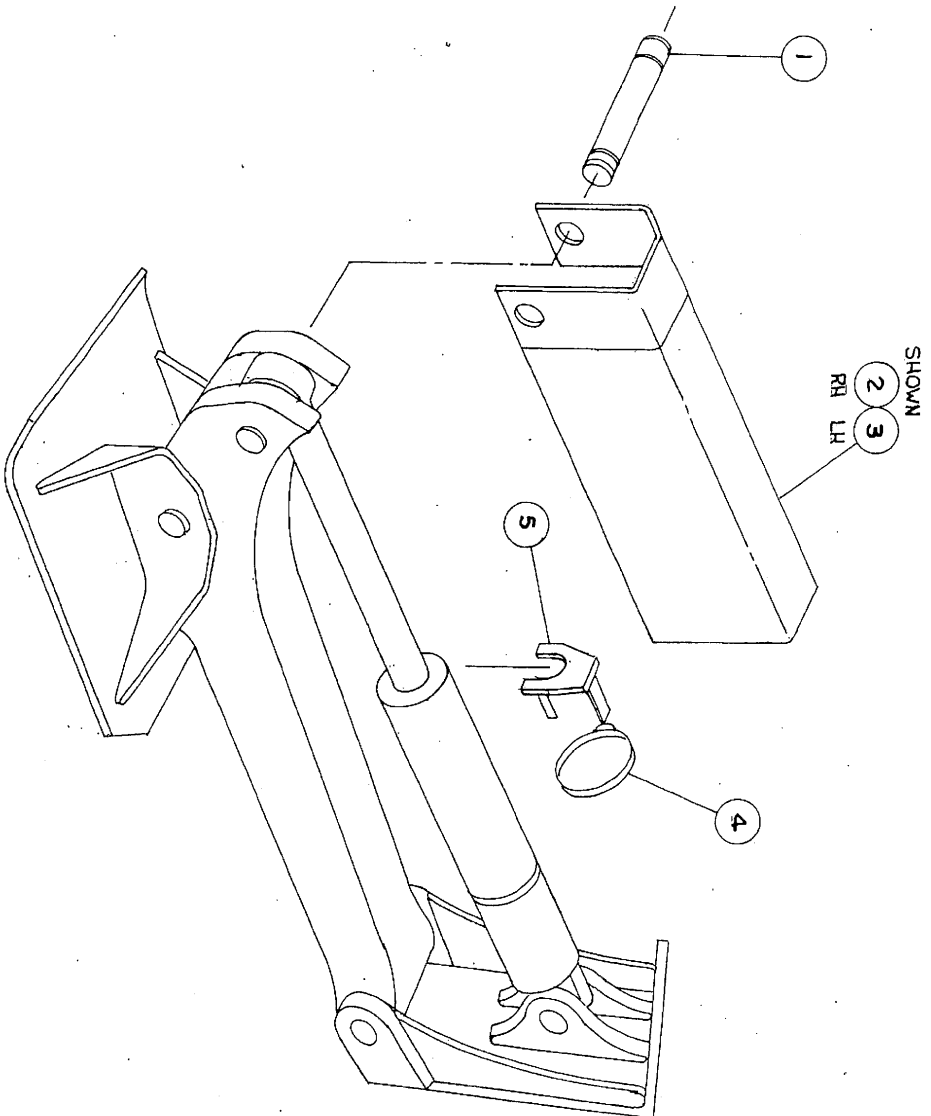

Burlington Installation Corporation
SGI590SL / SGF590SL

Stabilizer Guards
for
Case 590SL/SM Backhoe

Installation Instructions and
Bill of Materials

Parts or Questions
Contact
Burlington Installation
Phone: 316-943-2515
Fax: 316-943-4448

BIC STABILIZER GUARD / I - 590SL & 590SM

- | | | | | | | |
|---|--------|---|------------|---|---------------------|----------------|
| 1 | C26725 | 2 | C21177 | 1 | GUARD STABILIZER RH | 590SL & 590 SM |
| 2 | C21178 | 1 | 94100-0500 | 1 | GUARD STABILIZER LH | |
| 3 | C21179 | 2 | | 2 | SUPPORT/W CYLINDER | |
| 4 | | 1 | | 1 | PIN | |
| 5 | | 1 | | 1 | CLAMP | |